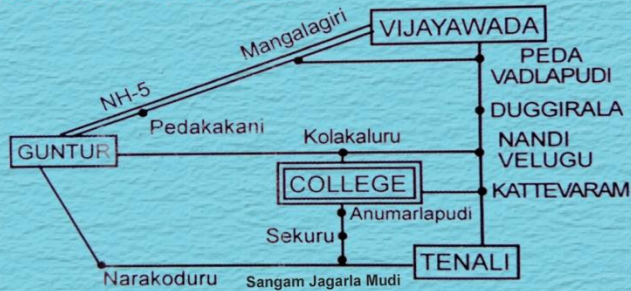

### ROUTE MAP OF COLLEGE

(Vijaya wada - 30km, Guntur - 20km, Tenali - 10km)

**STATUS :**  
**PROGRESSIVE CLOSING**

**TWO BUILDINGS ARE READY FOR RENT**